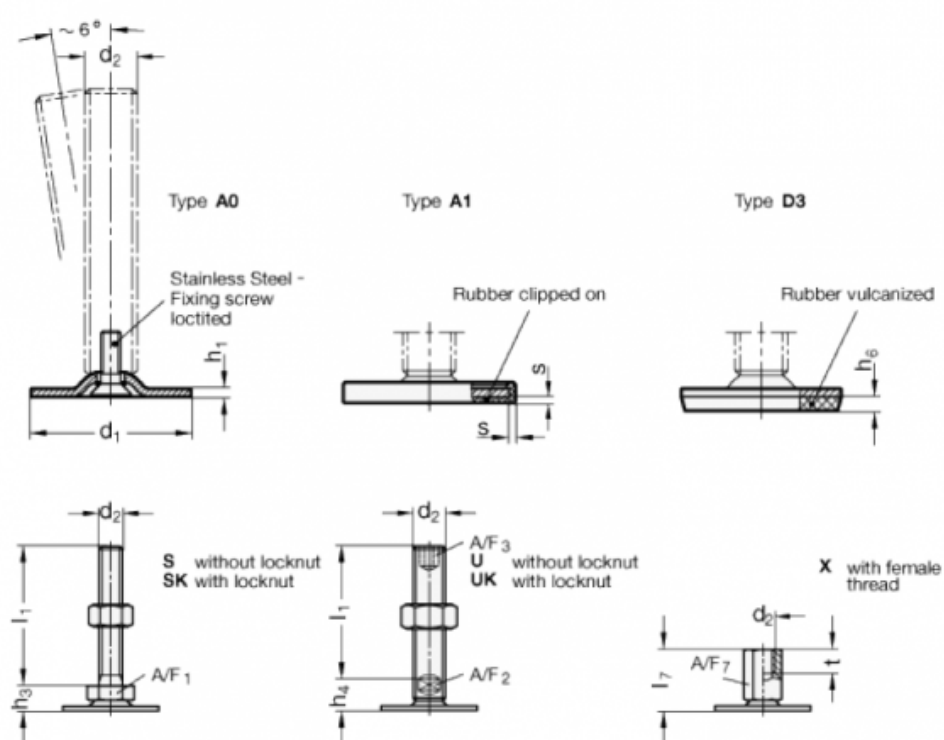

Article number: 204040M1280A0SK

Description: E+G levelling foot
GN 40-40-M12-80-A0-SK

Note: SK With nut, External hexagon at the bottom

Measures

A/F1	= 17
d1	= 40
d2	= M12
h1	= 2
h3	= 11
h6	=
l1	= 80
s	=